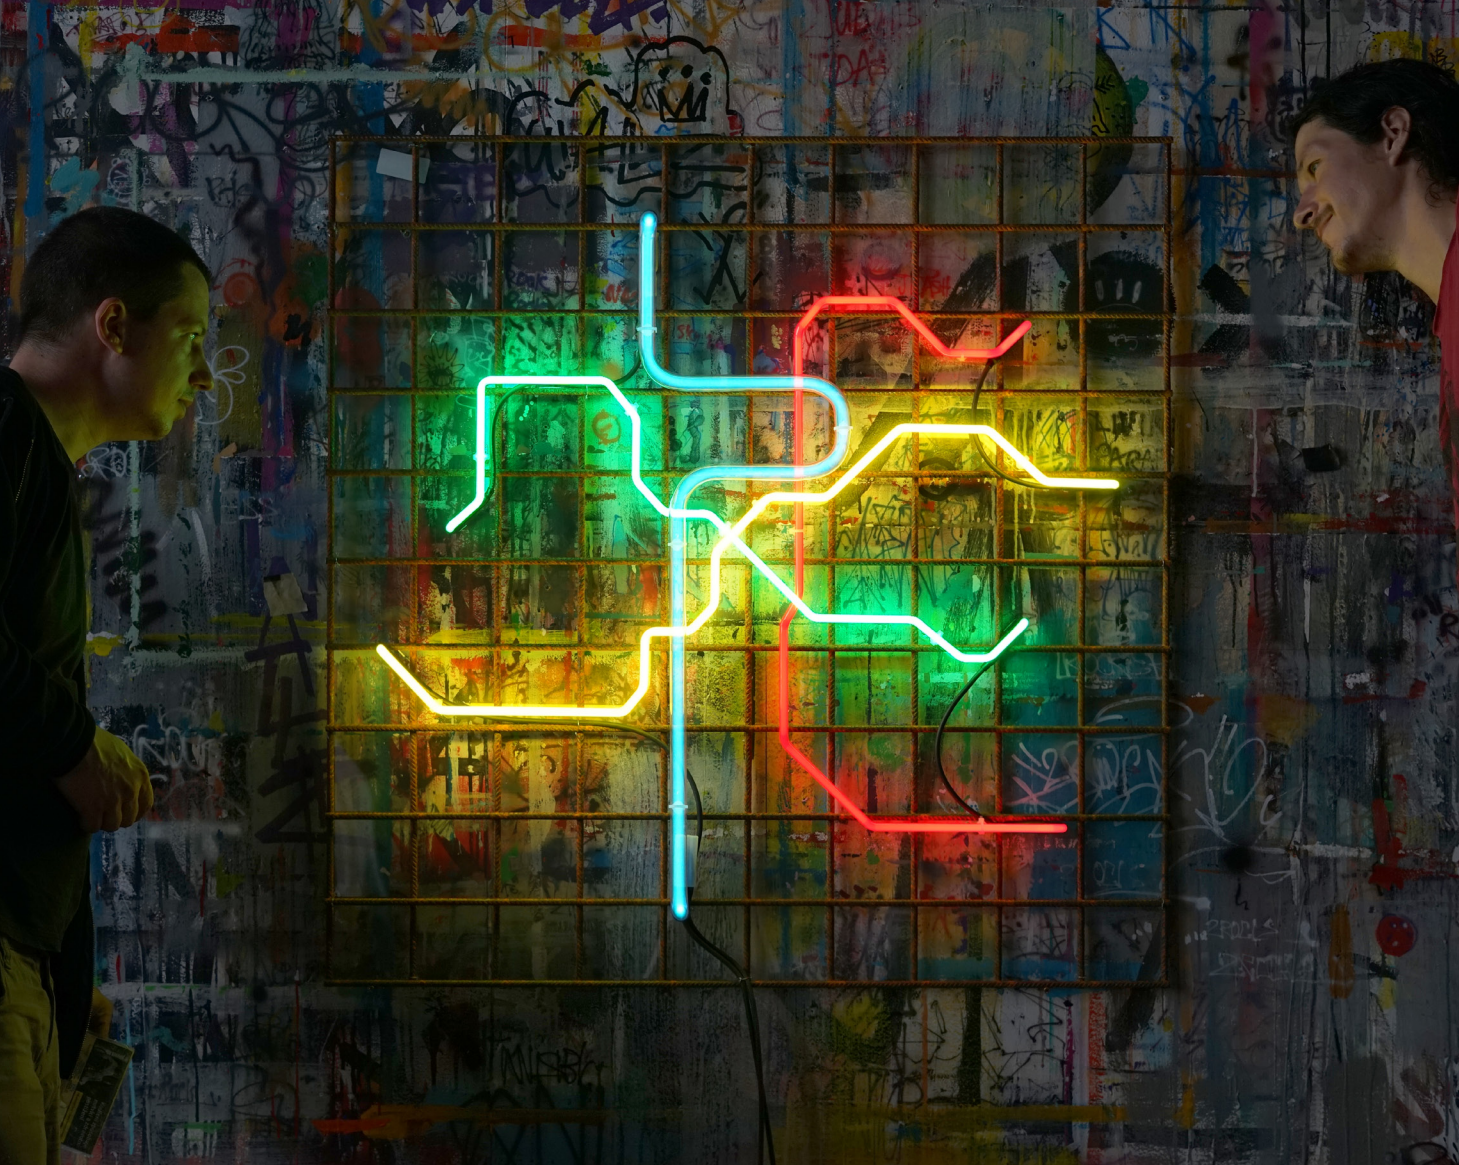

White Space  
2011, 2012  
2011, 2012, 2011, 2012, 2011, 2012

White, Green, Red  
1998  
100 x 100 x 100 cm  
100 x 100 x 100 cm

8/25/2015 - 4/25/2015  
4/25/2015 - 7/25/2015

SHIT

IN A GALAXY FAR FAR AWAY

BRING THE LARM

KING IS DEATH HA HA

HUMAN

EZOP

SWEETS

CHEMT FOR

IA BEAU

BO\$\$

JUST ZOU!!

VISION STREET

HOM

ING

DS

OP