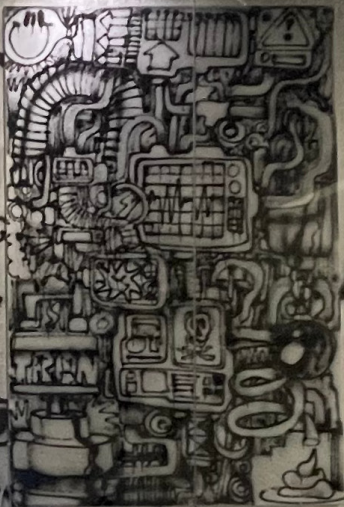

Vertical graffiti text in purple and blue, possibly reading 'CONVICTION'.

CONVICTION

DEAD BURIED
EST TO
MOON
NEED
SON
K

SOUND OF THE POLICE

YOU DON'T NEED

WILY DARKNESS & OBSCURITY
IN ALL LAWS IN ALL THY WOR
THAT NONE DARE EAT THE
BUT FROM THE WILY SERPEN
TAINS OR IS IT BECAUSE SEC
CAUSE FEMMES HOLD APPLAUF

Vertical graffiti text in blue, possibly reading 'CONVICTION'.

8112

2005

WHAT TO SEE

YOUNG
OF
CENTRON

CKING
WAY

FRANK

KICKS
X

Character with lightbulb head

BLING BLING

ROT OR NOT?

Starburst symbol

STARS TONITE

A

X

⊕

⊖

⊕

WICK

SCREEN
I CAN'T GET WITHIN
TO LOSE
BUT...
CRASH

HURRY
UP KID!
BUST YOUR JOINTS
AND THEN I'LL
BUST MINE!

ROCK
STAR

TOP

TOP