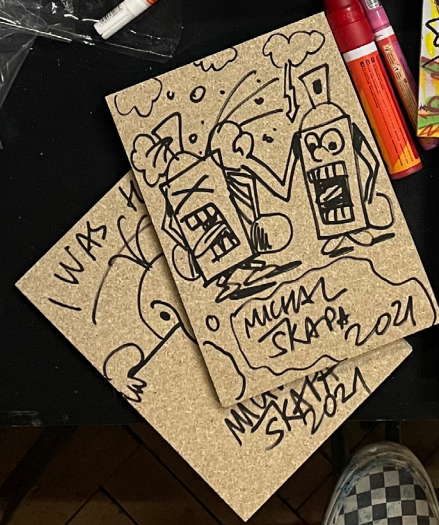

Vertical graffiti text in purple and blue, possibly reading 'CONVICTION'.

CONVICTION

DEAD BURIED
EST TO
MOON
NEED
SON
K

SOUND OF THE POLICE

YOU DON'T NEED

WILY DARKNESS & OBSCURITY
IN ALL LAWS IN ALL THY WOR
THAT NONE DARE EAT THE
BUT FROM THE WILY SERPEN
TAINS OR IS IT BECAUSE SEC
CAUSE FEMMES HOLD APPLAUF

Vertical graffiti text in blue, possibly reading 'CONVICTION'.

8112

2005

WHAT TO SEE

YOUNG
OF
CENTRON

CKING
WAY

FRANK

KICKS
X

TOP

TOP

TOP

TOP

Michel Cimatti & Michel Skape DECEMBER

118/10

61/70

27/30