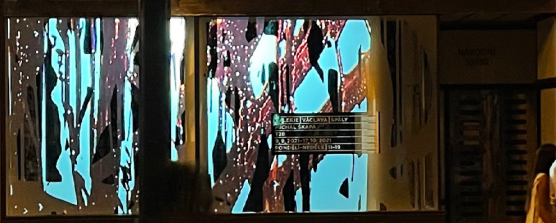

GALEIE VACLAVA SPALY