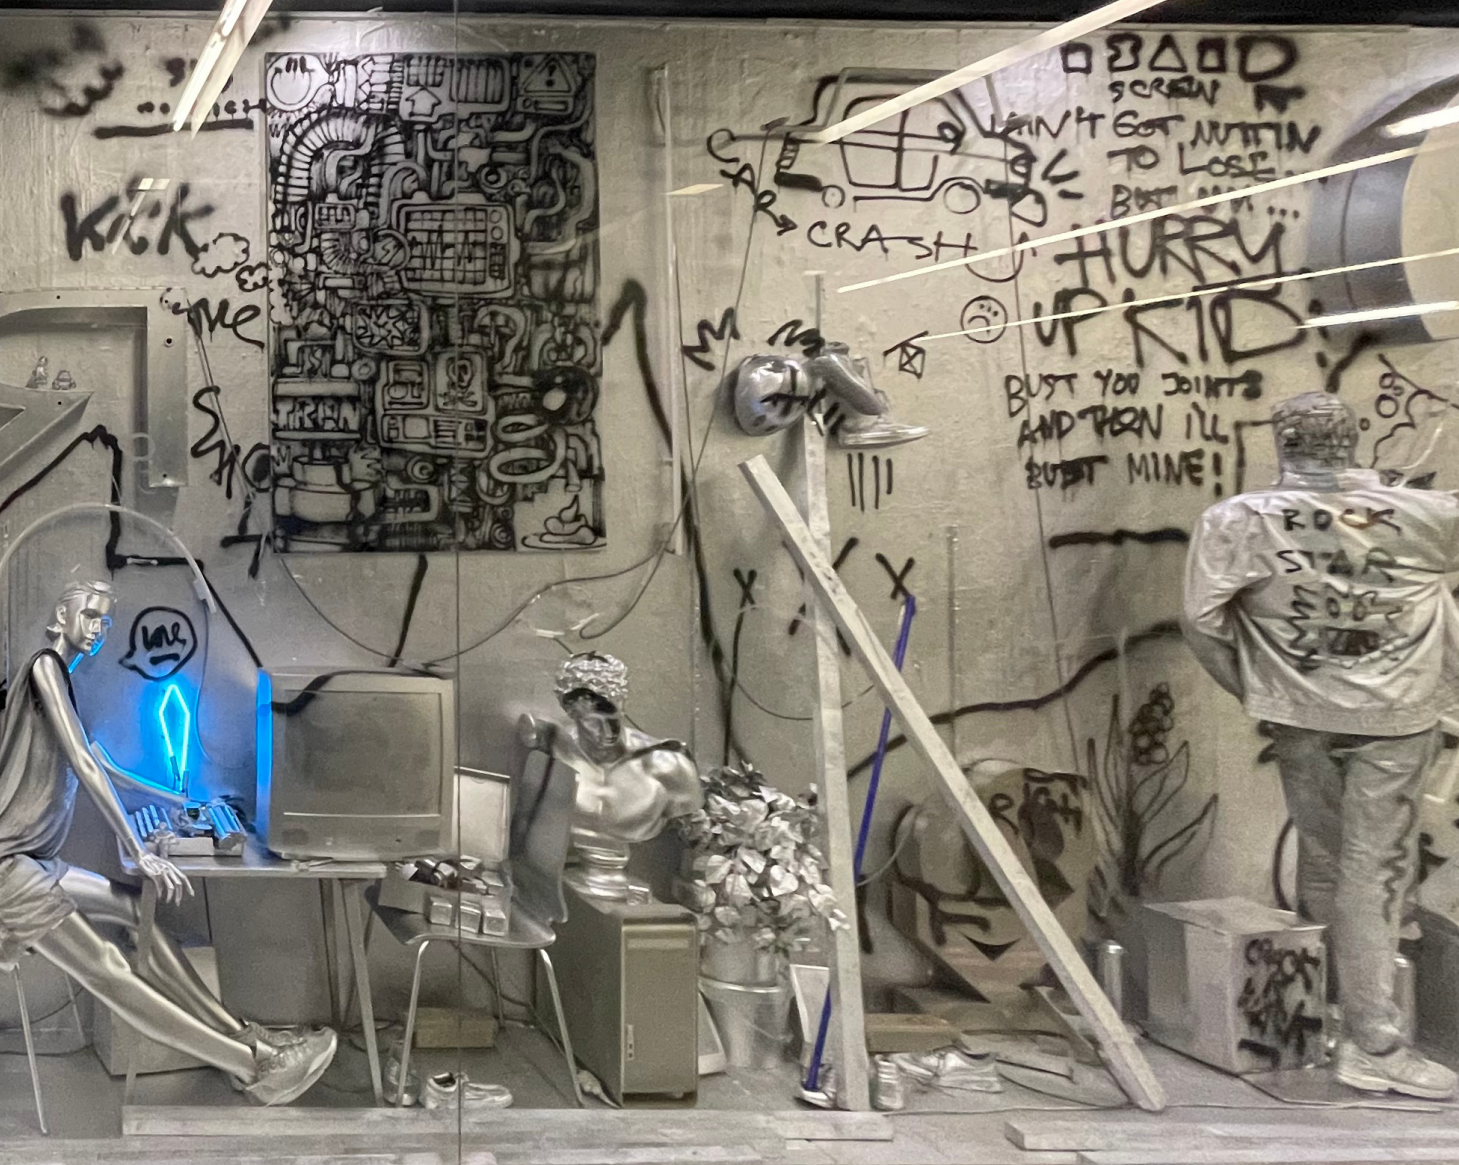

WICK

SCREEN
I CAN'T GET WITHIN
TO LOSE
BUT...
CRASH

HURRY
UP KID!
BUST YOUR JOINTS
AND THEN I'LL
BUST MINE!

ROCK
STAR